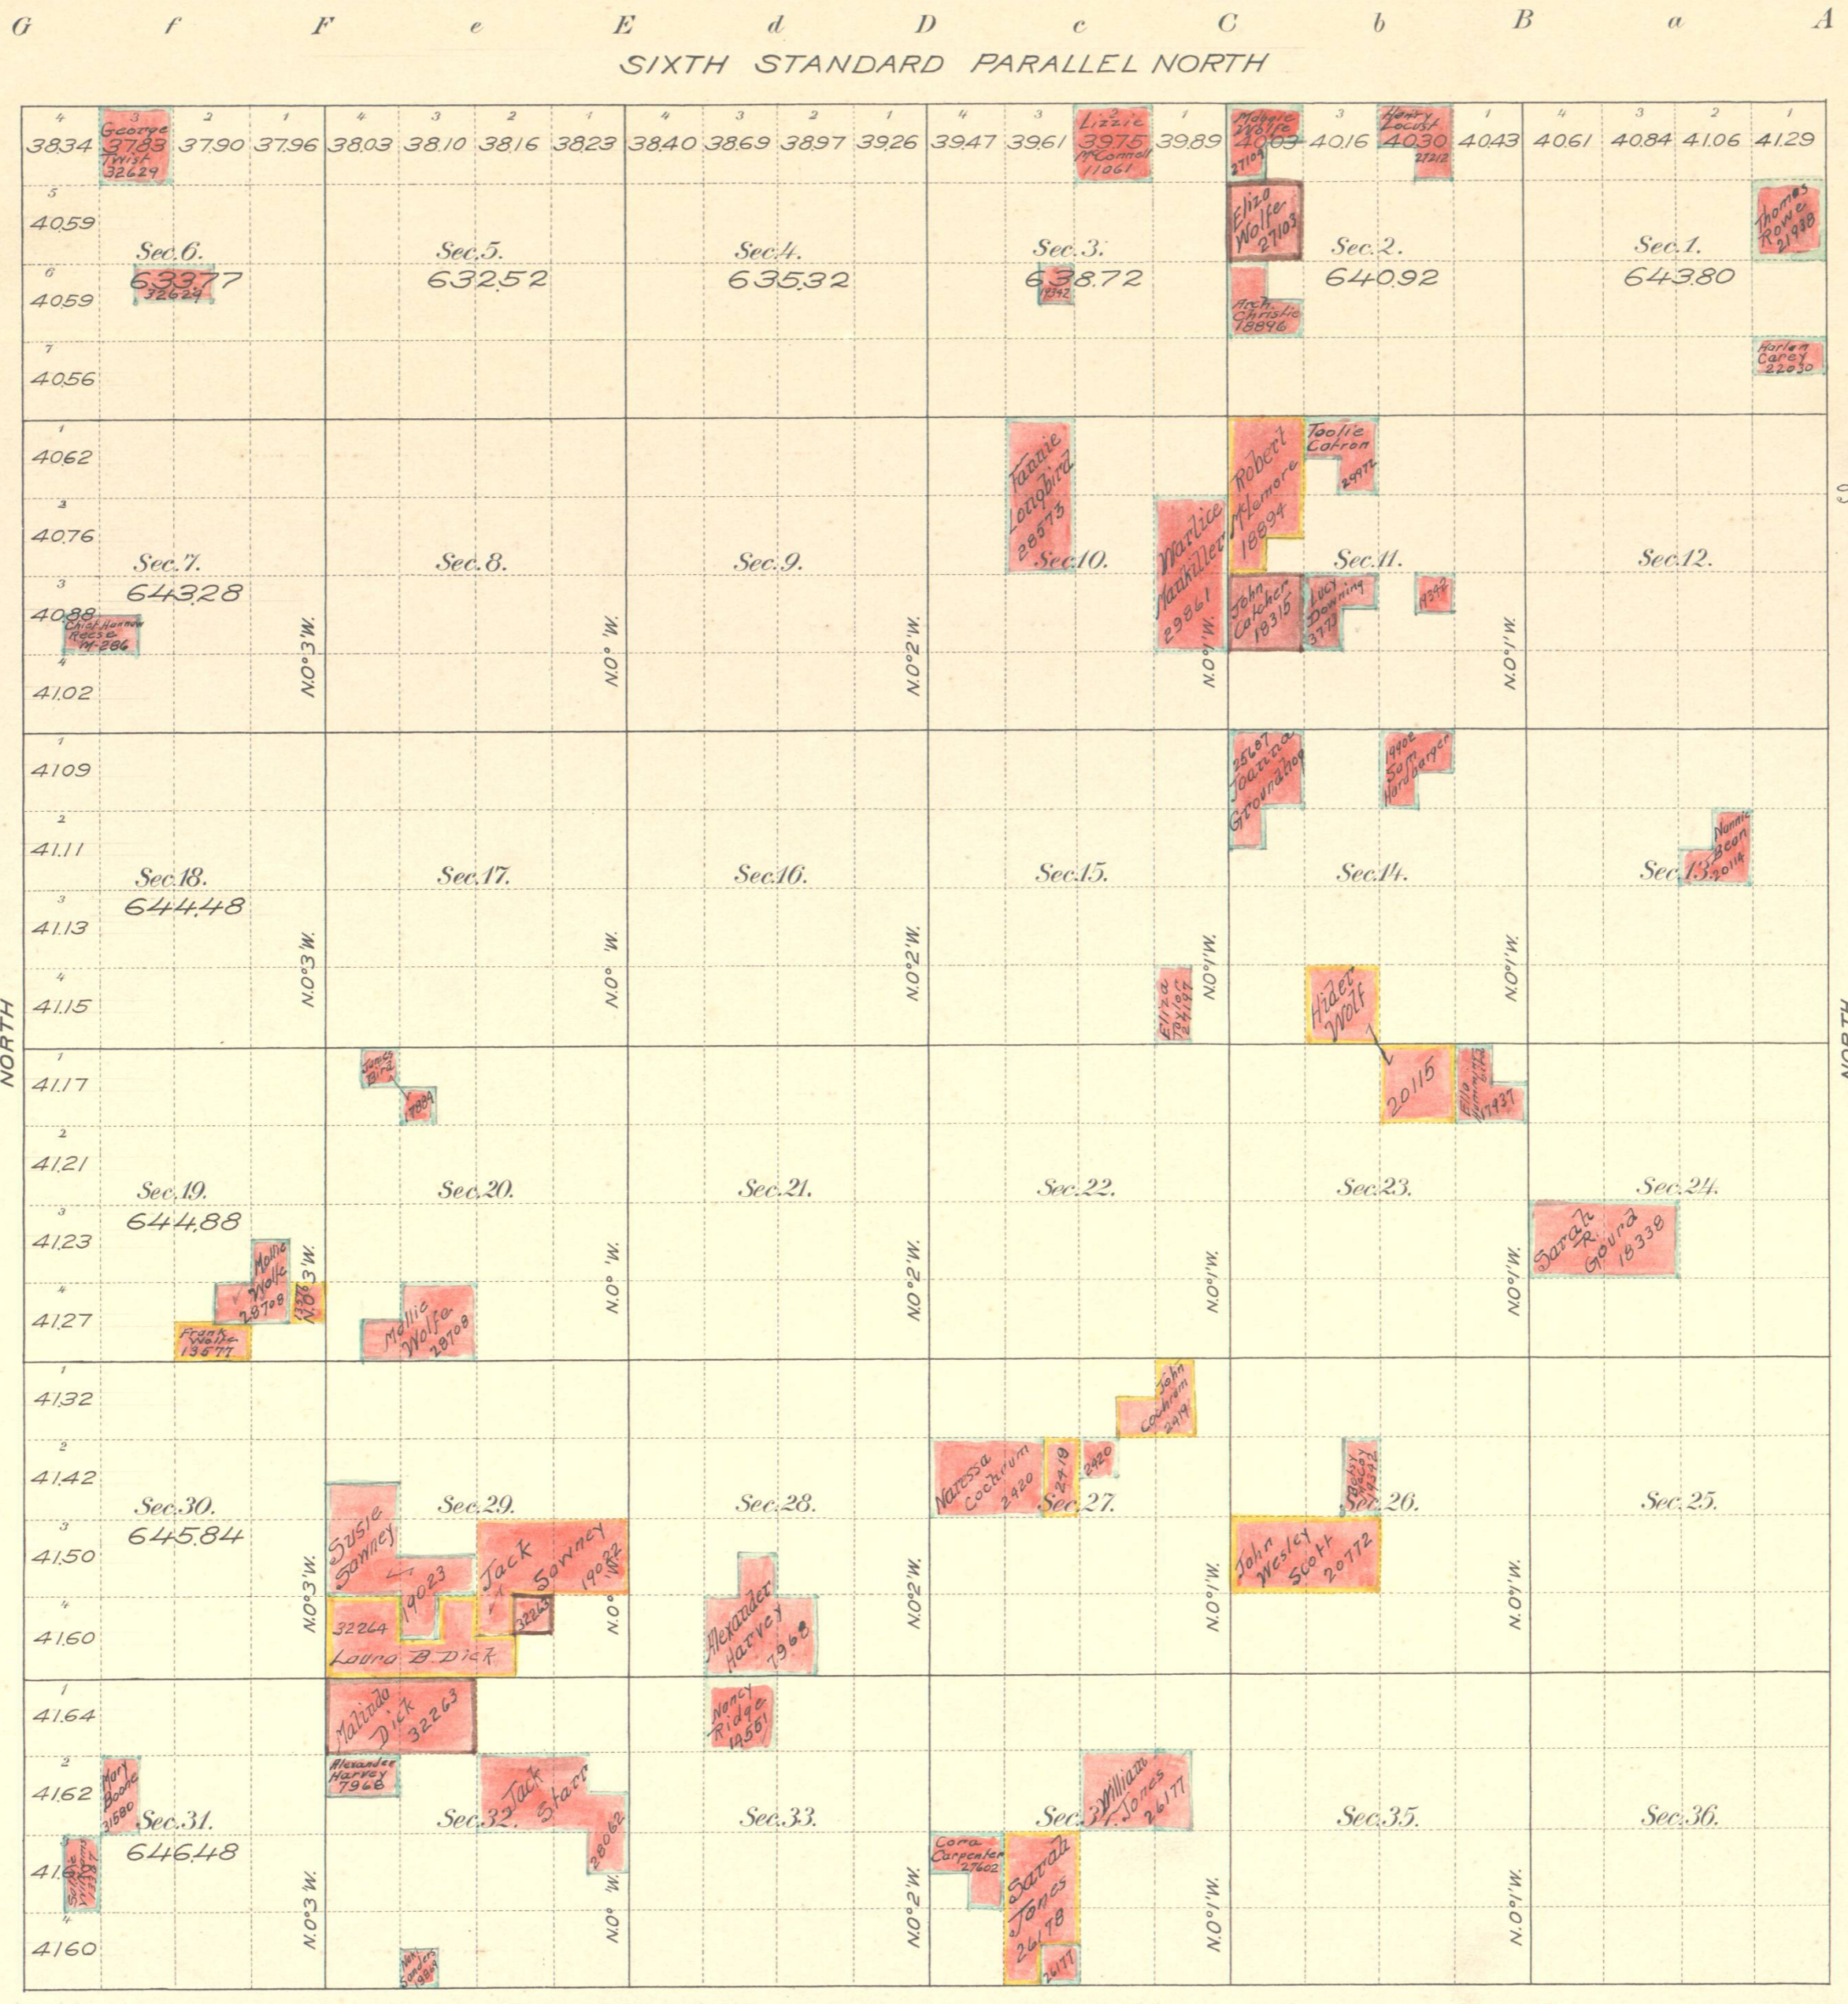

Township N<sup>o</sup> 24 North Range N<sup>o</sup> 14 East of the Indian Meridian, Indian Territory.

Total Number of Acres. 23050.01

The measurements and areas on the above plat are a correct copy from the map of the survey of Township 24 North, Range 14 East, of the Indian Base and Meridian, as made by the U.S. Geological Survey.

U.S. Commission to the Five Civilized Tribes.  
Muscogee, I.T.

Acting-Chairman.